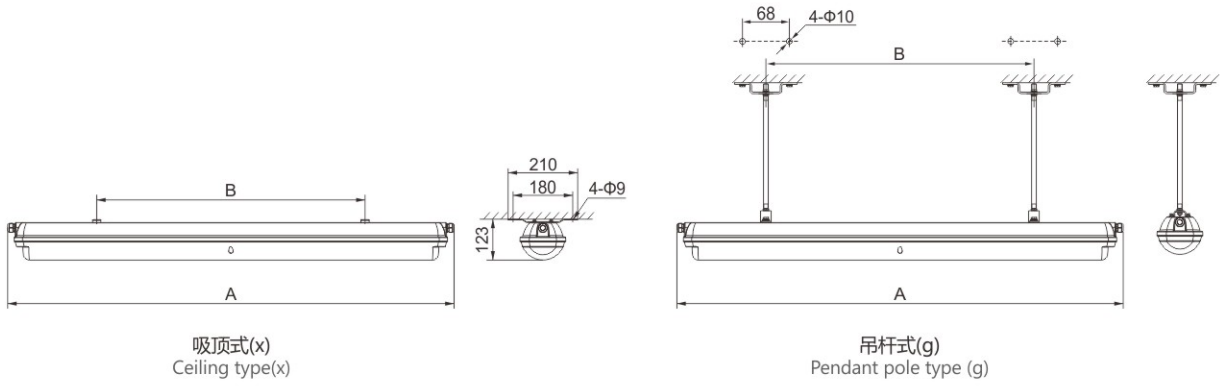

HRFY-E 系列防水防尘防腐LED线性灯(C型) HRFY-E Series Weatherproof Linear Light Fittings with LED (Type C)

外形及安装尺寸举例 Example of Outline Dimension and Mounting Type

壳体类型 Enclosure type	A	B
I 型 Type I	735	548
II 型 Type II	1345	810

立杆式(L)
Pole type(L)