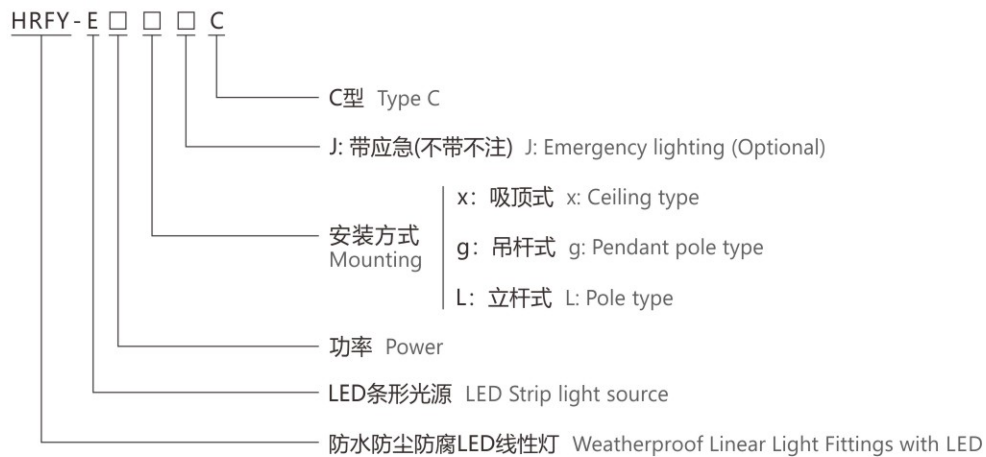

型号规格含义 Nomenclature

订货须知 Ordering Information

- 注明执行标准、工作电压、环境温度;
- 按照产品型号规格说明逐条选择,
  - 例如: 需要铝合金外壳, 线性LED灯36W, 吸顶式安装, 则产品选型为HRFY-E36 x C;
- 本灯具出厂时已配光源。
- Specify the executive standard, working voltage, environment temperature.
- Follow the product nomenclature for selection, For example:
  - For an aluminum alloy enclosure, 36W linear LED lights, and ceiling type installation, the product model is HRFY-E36 x C.
- Light fittings are supplied with light source.