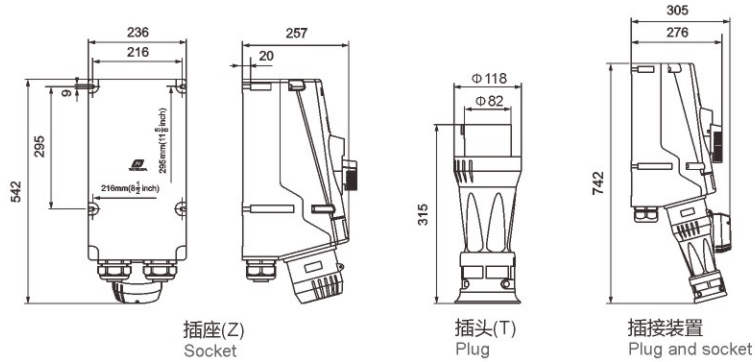

型号含义 Catalogue number logic

技术参数 Technical parameters

执行标准 Conformity to standards	IEC 60079, EN 60079, GB/T 3836, CCS 入级规范 (CCS standard)			
环境温度 Ambient temperature	-40°C~+55°C	-40°C~+50°C(T6), -40°C~+55°C(T5)	-40°C~+55°C	-40°C~+55°C
防爆标志 Ex-Mark	Ex db eb IIC T6 Gb Ex tb IIIC T80°C Db	Ex db eb IIC T6 Gb/ Ex db eb IIC T5 Gb, Ex tb IIIC T80°C Db	Ex db eb IIC T5 Gb Ex tb IIIC T80°C Db	Ex db eb IIC T4 Gb Ex tb IIIC T80°C Db
额定电压 Rated voltage	AC: AC100~130, 200~250V, 380~415V, 480~500V, 600~690V; AC/DC: 12~48V, DC50~250V	AC: 200~250V, 380~415V, 480~500V, 600~690V	AC: 200~250V, 380~415V, 480~500V, 600~690V	AC: 200~250V, 380~415V, 480~500V, 600~690V
额定电流 Rated current	10A、16A	20A、32A	50A、60A、63A	100A、125A
防护等级 Degree of protection	IP66			
防腐等级 Corrosion-proof	WF2			
进线口螺纹 Inlet thread	2×M25×1.5	2×M40×1.5	2×M50×1.5	2×M63×1.5
插头或连接器电缆外径 Cable outer diameter of plug or connector	适合Φ8~Φ14mm电缆(2P、3P) 适合Φ8~Φ16mm电缆(4P、5P) Suitable for cable of Φ8~Φ14mm(2P, 3P) Suitable for cable of Φ8~Φ16mm(4P, 5P)	适合Φ9~Φ19mm电缆 Suitable for cable of Φ9~Φ19mm.	适合Φ19~Φ26mm电缆 Suitable for cable of Φ19~Φ26mm.	适合Φ19~Φ28mm电缆 Suitable for cable of Φ19~Φ28mm.
插座电缆外径 Cable outer diameter of socket	插座根据所选DQM引入装置 The cable of socket is according to the selected DQM cable gland.			

外形尺寸 Outline dimension

BCZ8060 航行信号灯

BCZ8060 Explosion-proof Corrosion-proof Plug and Socket

外形尺寸 Outline dimension

32A-3极、4极、5极 32A-3 pole, 4 pole, 5 pole

63A/100A/125A-4极、5极 63A/100A/125A-4 pole, 5 pole