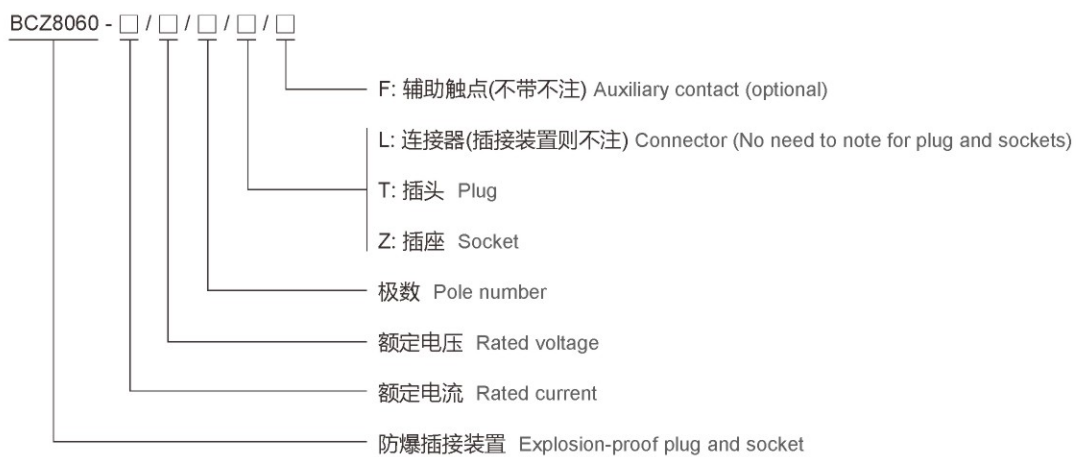

BCZ8060 防爆防腐插接装置

BCZ8060
Explosion-proof Corrosion-proof Plug and Socket

应用场所 Application

- 广泛应用于海洋工程各类作业平台、各类化学品、天然气运输船、危险品码头等危险区域的电气连接；
- 可在潮湿、振动、腐蚀等恶劣环境中可靠工作；
- 适用于爆炸性危险环境1区、2区、21区、22区等场所。
- Widely used on various marine platforms, chemical tankers, LNG ships and dangerous cargo wharfs for electric connection;
- Can reliably work in severe environment where is easily affected by moisture, vibration, or corrosion;
- Explosive hazardous atmosphere Zone 1, Zone 2, Zone 21, Zone 22.

型号含义 Catalogue number logic

技术参数 Technical parameters

执行标准 Conformity to standards	IEC 60079, EN 60079, GB/T 3836, CCS 入级规范 (CCS standard)			
环境温度 Ambient temperature	-40°C~+55°C	-40°C~+50°C(T6), -40°C~+55°C(T5)	-40°C~+55°C	-40°C~+55°C
防爆标志 Ex-Mark	Ex db eb IIC T6 Gb Ex tb IIIC T80°C Db	Ex db eb IIC T6 Gb/ Ex db eb IIC T5 Gb, Ex tb IIIC T80°C Db	Ex db eb IIC T5 Gb Ex tb IIIC T80°C Db	Ex db eb IIC T4 Gb Ex tb IIIC T80°C Db
额定电压 Rated voltage	AC: AC100~130, 200~250V, 380~415V, 480~500V, 600~690V; AC/DC: 12~48V, DC50~250V	AC: 200~250V, 380~415V, 480~500V, 600~690V	AC: 200~250V, 380~415V, 480~500V, 600~690V	AC: 200~250V, 380~415V, 480~500V, 600~690V
额定电流 Rated current	10A、16A	20A、32A	50A、60A、63A	100A、125A
防护等级 Degree of protection	IP66			
防腐等级 Corrosion-proof	WF2			
进线口螺纹 Inlet thread	2×M25×1.5	2×M40×1.5	2×M50×1.5	2×M63×1.5
插头或连接器电缆外径 Cable outer diameter of plug or connector	适合Φ8~Φ14mm电缆(2P、3P) 适合Φ8~Φ16mm电缆(4P、5P) Suitable for cable of Φ8~Φ14mm(2P, 3P) Suitable for cable of Φ8~Φ16mm(4P, 5P)	适合Φ9~Φ19mm电缆 Suitable for cable of Φ9~Φ19mm.	适合Φ19~Φ26mm电缆 Suitable for cable of Φ19~Φ26mm.	适合Φ19~Φ28mm电缆 Suitable for cable of Φ19~Φ28mm.
插座电缆外径 Cable outer diameter of socket	插座根据所选DQM引入装置 The cable of socket is according to the selected DQM cable gland.			

外形尺寸 Outline dimension

BCZ8060 航行信号灯

BCZ8060 Explosion-proof Corrosion-proof Plug and Socket

外形尺寸 Outline dimension

32A-3极、4极、5极 32A-3 pole, 4 pole, 5 pole

63A/100A/125A-4极、5极 63A/100A/125A-4 pole, 5 pole