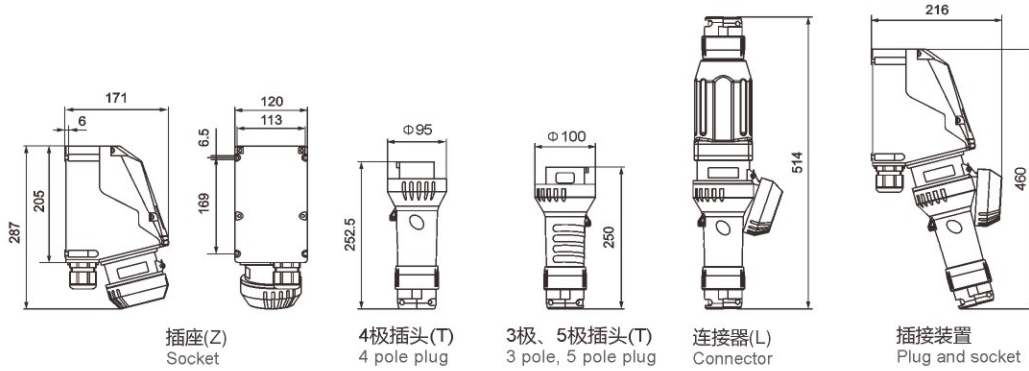

型号含义 Catalogue number logic

技术参数 Technical parameters

执行标准 Conformity to standards	IEC 60079, EN 60079, GB/T 3836, CCS 入级规范 (CCS standard)			
环境温度 Ambient temperature	-40°C~+55°C	-40°C~+50°C(T6), -40°C~+55°C(T5)	-40°C~+55°C	-40°C~+55°C
防爆标志 Ex-Mark	Ex db eb IIC T6 Gb Ex tb IIIC T80°C Db	Ex db eb IIC T6 Gb/ Ex db eb IIC T5 Gb, Ex tb IIIC T80°C Db	Ex db eb IIC T5 Gb Ex tb IIIC T80°C Db	Ex db eb IIC T4 Gb Ex tb IIIC T80°C Db
额定电压 Rated voltage	AC: AC100~130, 200~250V, 380~415V, 480~500V, 600~690V; AC/DC: 12~48V, DC50~250V	AC: 200~250V, 380~415V, 480~500V, 600~690V	AC: 200~250V, 380~415V, 480~500V, 600~690V	AC: 200~250V, 380~415V, 480~500V, 600~690V
额定电流 Rated current	10A、16A	20A、32A	50A、60A、63A	100A、125A
防护等级 Degree of protection	IP66			
防腐等级 Corrosion-proof	WF2			
进线口螺纹 Inlet thread	2×M25×1.5	2×M40×1.5	2×M50×1.5	2×M63×1.5
插头或连接器电缆外径 Cable outer diameter of plug or connector	适合Φ8~Φ14mm电缆(2P、3P) 适合Φ8~Φ16mm电缆(4P、5P) Suitable for cable of Φ8~Φ14mm(2P, 3P) Suitable for cable of Φ8~Φ16mm(4P, 5P)	适合Φ9~Φ19mm电缆 Suitable for cable of Φ9~Φ19mm.	适合Φ19~Φ26mm电缆 Suitable for cable of Φ19~Φ26mm.	适合Φ19~Φ28mm电缆 Suitable for cable of Φ19~Φ28mm.
插座电缆外径 Cable outer diameter of socket	插座根据所选DQM引入装置 The cable of socket is according to the selected DQM cable gland.			

外形尺寸 Outline dimension

BCZ8060 航行信号灯

BCZ8060 Explosion-proof Corrosion-proof Plug and Socket

外形尺寸 Outline dimension

32A-3极、4极、5极 32A-3 pole, 4 pole, 5 pole

63A/100A/125A-4极、5极 63A/100A/125A-4 pole, 5 pole