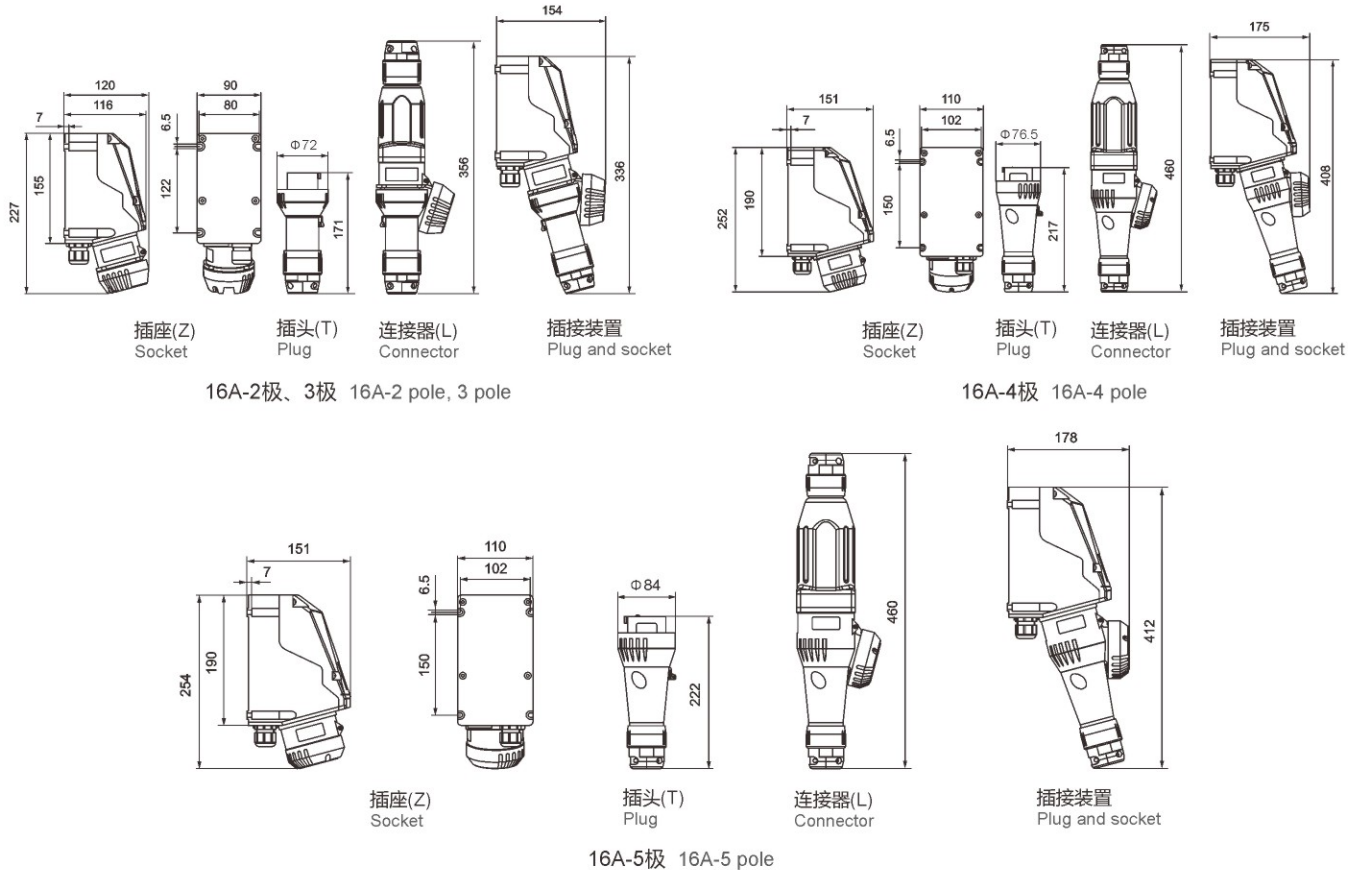

BCZ8060 防爆防腐插接装置

BCZ8060
Explosion-proof Corrosion-proof Plug and Socket

应用场所 Application

- 广泛应用于海洋工程各类作业平台、各类化学品、天然气运输船、危险品码头等危险区域的电气连接；
- 可在潮湿、振动、腐蚀等恶劣环境中可靠工作；
- 适用于爆炸性危险环境1区、2区、21区、22区等场所。
- Widely used on various marine platforms, chemical tankers, LNG ships and dangerous cargo wharfs for electric connection;
- Can reliably work in severe environment where is easily affected by moisture, vibration, or corrosion;
- Explosive hazardous atmosphere Zone 1, Zone 2, Zone 21, Zone 22.

型号含义 Catalogue number logic

技术参数 Technical parameters

执行标准 Conformity to standards	IEC 60079, EN 60079, GB/T 3836, CCS 入级规范 (CCS standard)			
环境温度 Ambient temperature	-40°C~+55°C	-40°C~+50°C(T6), -40°C~+55°C(T5)	-40°C~+55°C	-40°C~+55°C
防爆标志 Ex-Mark	Ex db eb IIC T6 Gb Ex tb IIIC T80°C Db	Ex db eb IIC T6 Gb/ Ex db eb IIC T5 Gb, Ex tb IIIC T80°C Db	Ex db eb IIC T5 Gb Ex tb IIIC T80°C Db	Ex db eb IIC T4 Gb Ex tb IIIC T80°C Db
额定电压 Rated voltage	AC: AC100~130, 200~250V, 380~415V, 480~500V, 600~690V; AC/DC: 12~48V, DC50~250V	AC: 200~250V, 380~415V, 480~500V, 600~690V	AC: 200~250V, 380~415V, 480~500V, 600~690V	AC: 200~250V, 380~415V, 480~500V, 600~690V
额定电流 Rated current	10A、16A	20A、32A	50A、60A、63A	100A、125A
防护等级 Degree of protection	IP66			
防腐等级 Corrosion-proof	WF2			
进线口螺纹 Inlet thread	2×M25×1.5	2×M40×1.5	2×M50×1.5	2×M63×1.5
插头或连接器电缆外径 Cable outer diameter of plug or connector	适合Φ8~Φ14mm电缆(2P、3P) 适合Φ8~Φ16mm电缆(4P、5P) Suitable for cable of Φ8~Φ14mm(2P, 3P) Suitable for cable of Φ8~Φ16mm(4P, 5P)	适合Φ9~Φ19mm电缆 Suitable for cable of Φ9~Φ19mm.	适合Φ19~Φ26mm电缆 Suitable for cable of Φ19~Φ26mm.	适合Φ19~Φ28mm电缆 Suitable for cable of Φ19~Φ28mm.
插座电缆外径 Cable outer diameter of socket	插座根据所选DQM引入装置 The cable of socket is according to the selected DQM cable gland.			

外形尺寸 Outline dimension

BCZ8060 航行信号灯

BCZ8060 Explosion-proof Corrosion-proof Plug and Socket

外形尺寸 Outline dimension

32A-3极、4极、5极 32A-3 pole, 4 pole, 5 pole

63A/100A/125A-4极、5极 63A/100A/125A-4 pole, 5 pole