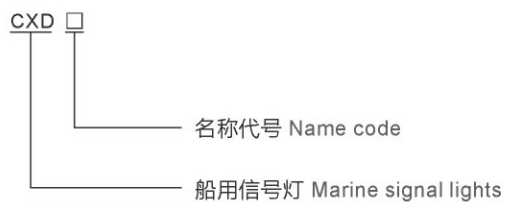

型号含义 Catalogue number logic

灯体 Housing

- 优质海工铝合金，表面喷塑
- High quality maritime aluminum alloy, powder coated surface

透明罩 Transparent cover

- PC灯罩
- PC diffuser

可选配件 Options

- AJ1, AJ2莫式电键
- AJ1, AJ2 Morse telegraph key