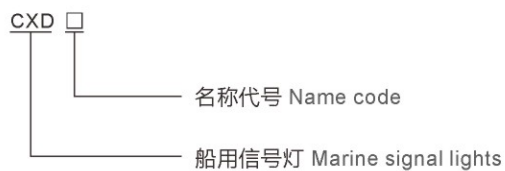

型号含义 Catalogue number logic

技术参数 Technical parameters

CXD8 白昼信号灯 Daylight Signal Light	
规格 Spec.	24V/60W
光源 Light source	卤钨灯 Tungsten halogen lamp
灯座 Lamp holder	G6.35
防护等级 Degree of protection	IP44
可见距离 Visibility	>2n.m
光强 Intensity	60000cd
光柱角 Beam angle	6°
重量 Weight	7.5kg
材质 Material	铝 Aluminium