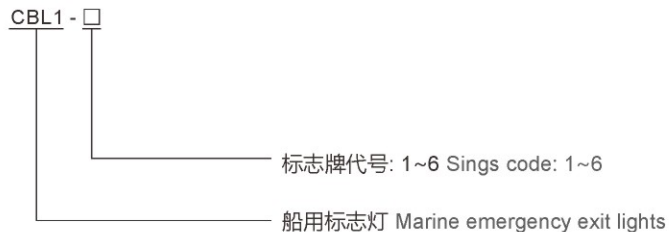

CBL1 标志灯

CBL1
Emergency Exit Light

应用场所 Application

- 适用于船舶一般舱室或内走道，如船员居住舱、餐厅、驾驶室、报务室等。
- Suitable for general cabin, inner walkway of ships, such as crew living cabin, dining room, cabs and radio rooms, etc..

B

型号含义 Catalogue number logic

标志牌代号 1~6 型 Signs Code: 1~6

- 请根据指示牌代号进行选型，例如需要，4型指示牌，则型号为：CBL1-4
- Please follow indication board code for selection, for example, if type 4 indication board is required, then the model is CBL1-4.

透明罩 Transparent cover

- 透明玻璃
- Transparent glass

技术参数 Technical parameters

执行标准 Conformity to standards	GB 17945, CCS 入级规范 (CCS standard)
额定电压 Rated voltage	220V~240V AC、110V AC, 50/60Hz
环境温度 Ambient temperature	-40°C~+55°C
光源类型 Light source	LED模组 LED module
防护等级 Degree of protection	IP34(IP66可选 Optional)
额定功率 Rated power	3W
应急时间 Emergency time	≥ 120min
灯具重量 Light weight	3.0kg
电缆引入口 Cable entris	2×M25×1.5格兰(塑料)，适用于Φ9~Φ16mm电缆 2×M25×1.5 gland (Plastic), suitable for Φ9~Φ16mm cable
接线端子 Terminal	1.5~4mm ²