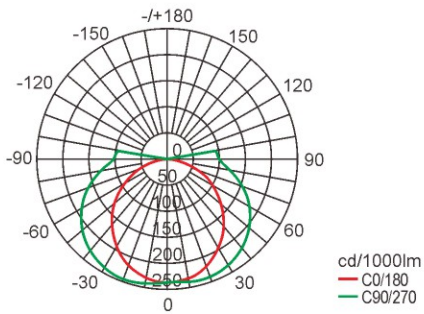

配光曲线 Light distribution curve

■ CMY12-1 5W×1

灯具功率 Lamp power	光通量 Luminous flux
5W×1	660lm