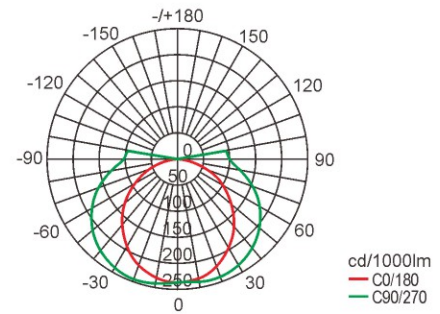

■ CMY12-1 7W×1

灯具功率 Lamp power	光通量 Luminous flux
7W×1	840lm